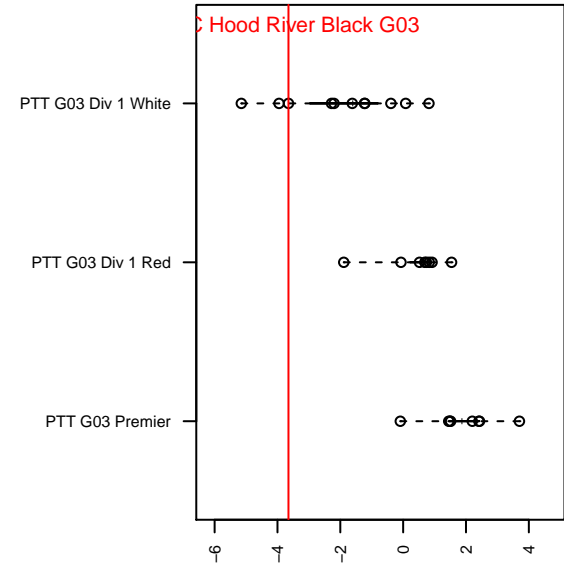

BSC Hood River Black G03

Bridlemile SC
 Hood River, OR
 G03 total strength=989
 attack=2.68 defense=1.38
 fall league = PTT G03 Div 1 White
 spr league = PTT Win G03 Div 2

alt names used:
 BSC HR 03G
 BSC HR 03G Black
 BSC HR 03G Black

Venues played:
 2017 Mt Hood Challenge U15 Silver
 2017 PTT G03 Division 1 White
 2017 PTT Winter G03 Division 2

BSC Hood River Black G03
 Dots are actual minus expected GF (blue circles) and GA (red triangles).
 Blue line is smoothed change in attack strength. Red is smoothed change in defense strength.

**attack and defense variance (black dot)
relative to other teams
and top 10 in region**

**attack and defense rating
relative to others at age
and all opponents in last 13 months**

Performance relative to 13 month average